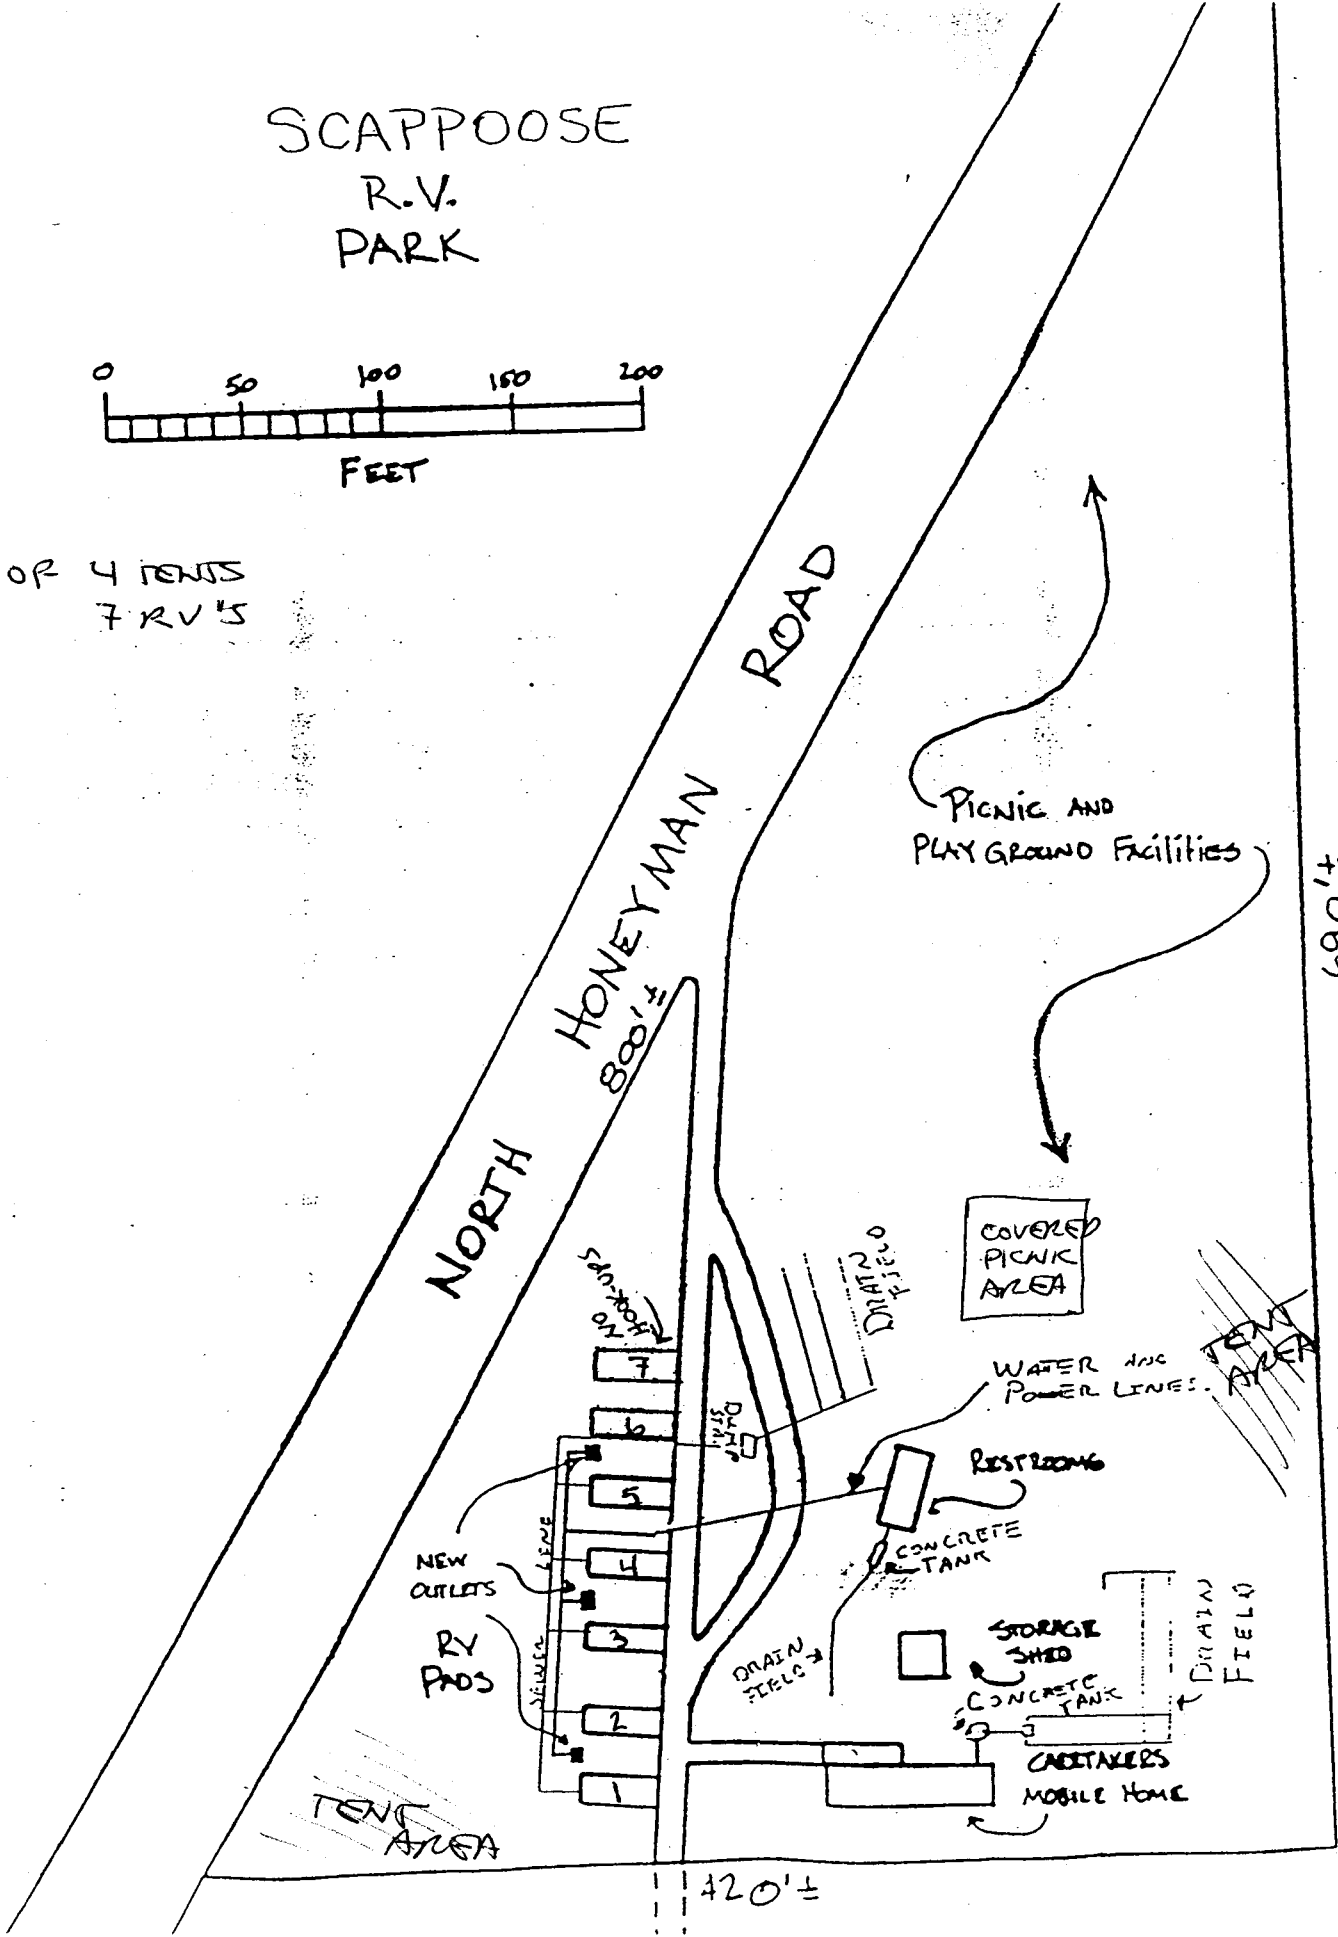

SCAPPOOSE R.V. PARK

TOTAL OF 4 TENTS
7 RV'S

690'±

420'±