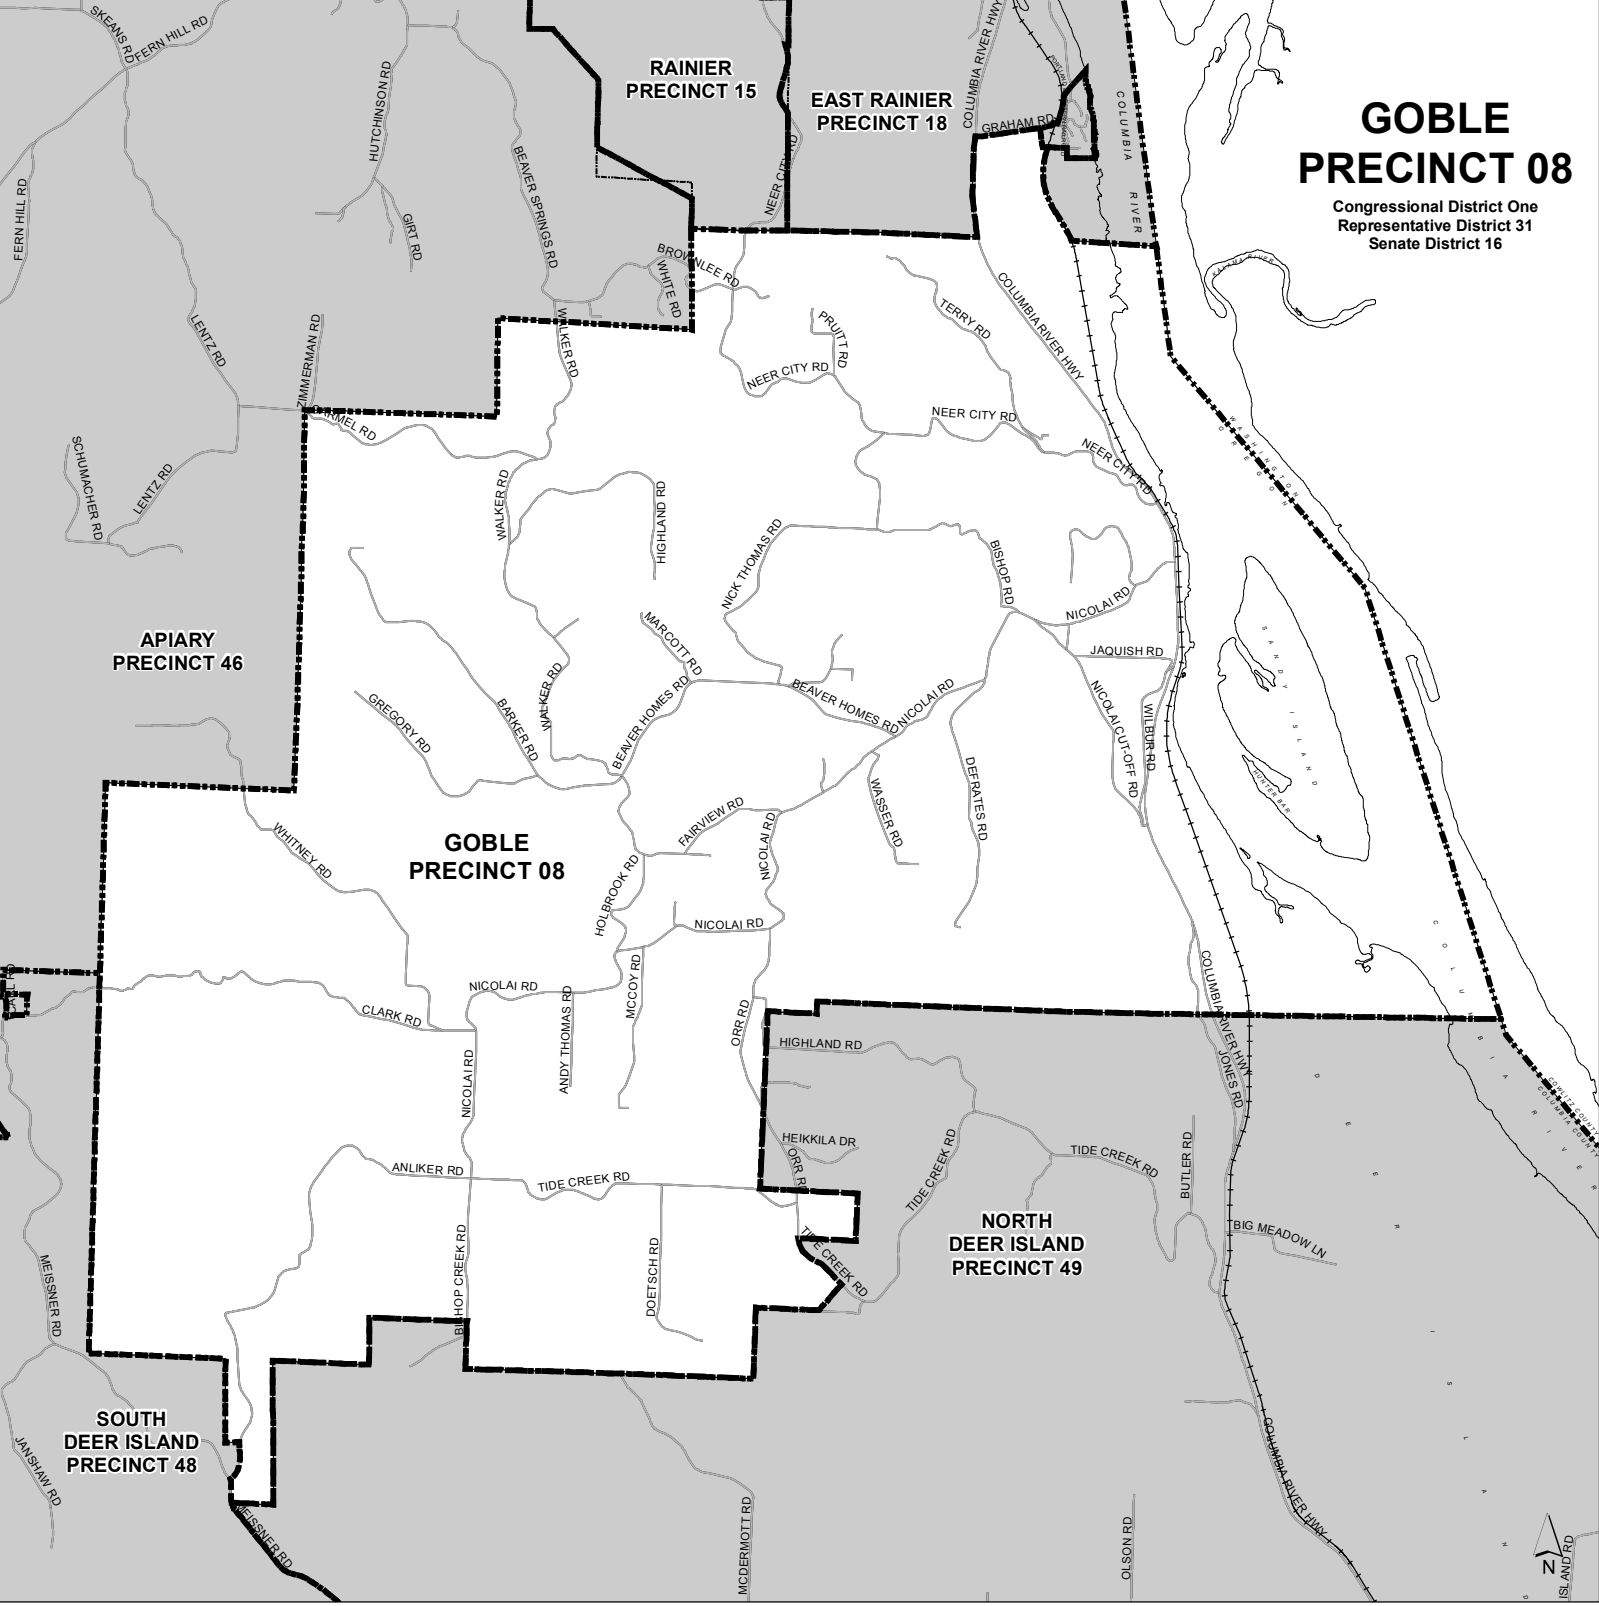

GOBLE PRECINCT 08

Congressional District One
Representative District 31
Senate District 16